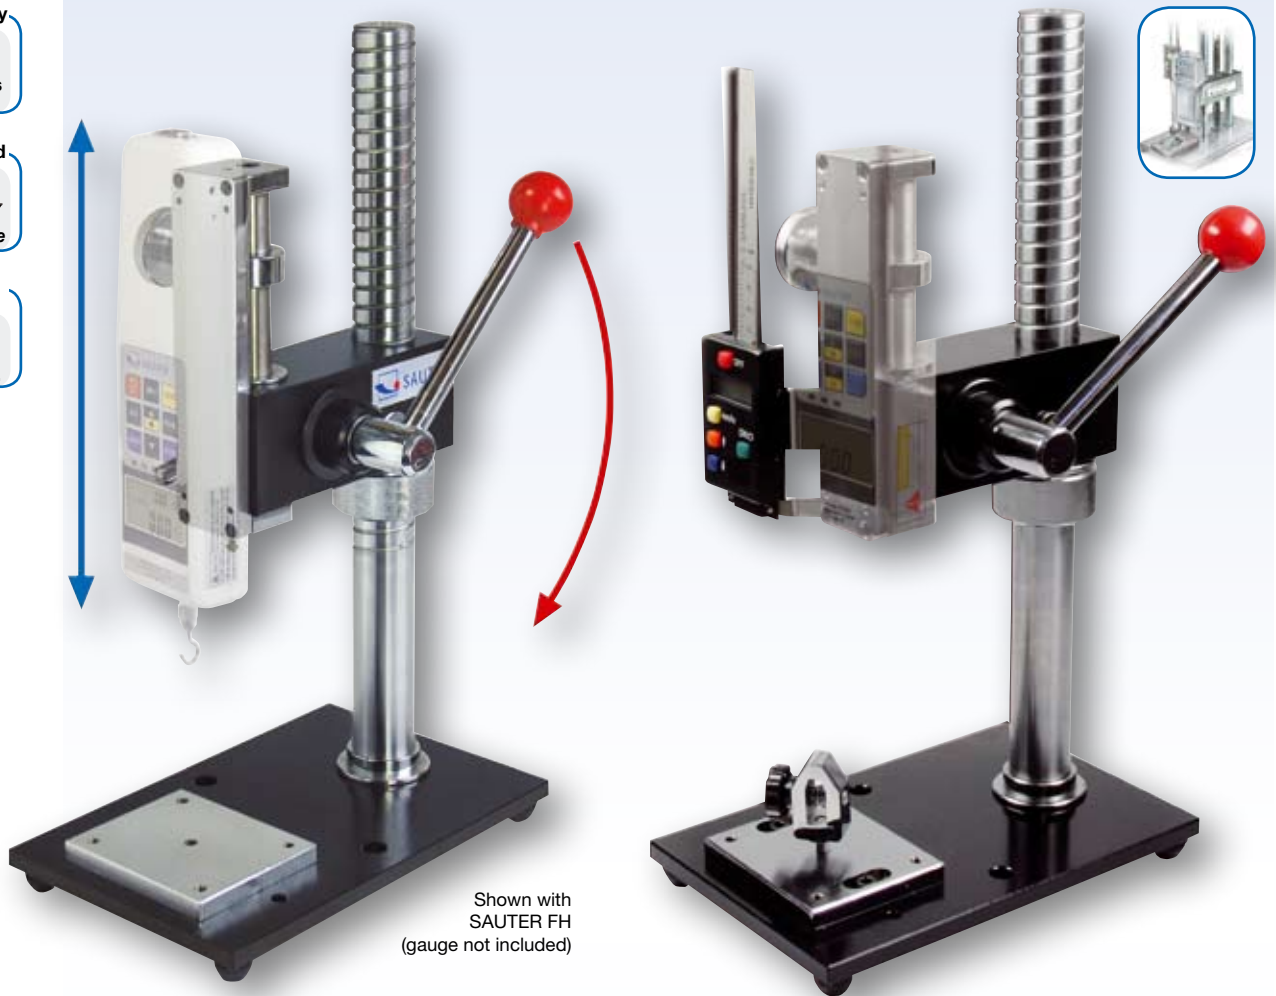

Warranty

**24
Months**

Included

option

Shown with
SAUTER FH
(gauge not included)

Digital length meter:
– Accuracy : 0,01 mm
– Manual Zero setting possible
– Pre-length is manually adjustable

Joint Highlights TVP with FAST-Move:

- Capacity: **up to 500 Newton**
- Lever operated test stand for long distance measurement
- Provides maximum **versatility and reliability**
- Provides **quick and consistent** testing
- Large base plate with various holes for fixture mountings
- Starting point above base plate: 115 mm
- Maximum height above base plate: 318 mm (extended starting point)
- Max travel: **78 mm** one stroke (FAST-Move)
- Height: 420 mm / Length: 233 mm
- Depth: 150 mm, Weight: 10.5 kg

SAUTER TVP

Price excl. VAT and postage **€ 310,-**

**SAUTER TVP-L
With digital length meter**

Price excl. VAT and postage **€ 370,-**